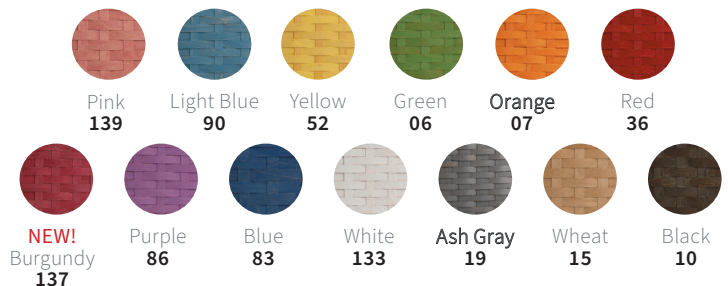

Debbie Alexander

APRIL ONLY! BY YOU GATHER ROUND BASKET

Basket CBA663 | 7" d x 4.5" h | **\$84.00**

Protector PR35000 | **\$24.50**

BLANK TAG

WD12300 | 2" l x 2.5" w | **\$9.00**

BY YOU GATHER ROUND BASKET COLOR GUIDE